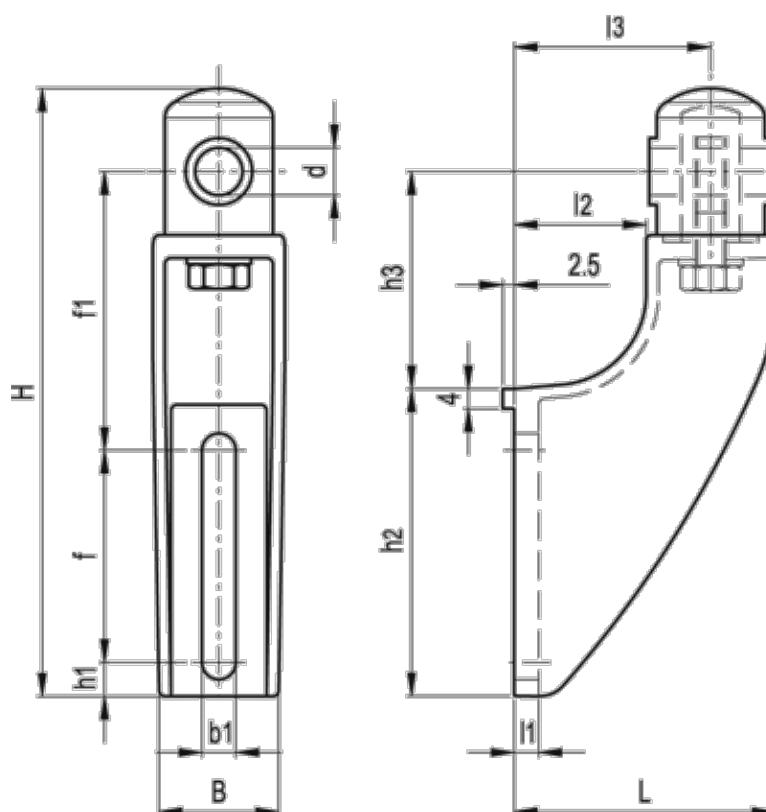

Data Sheet

Article number: 2310419760
Description: E+G Guide rail bracket
SPR.12-A

Measures

B = 37	h3 = 60
b1 = 11	L = 70
d = 12	l1 = 8
f = 42	l2 = 30
f1 = 78	l3 = 50
H = 158	Weight (g) = 176
h1 = 15	
h2 = 76	